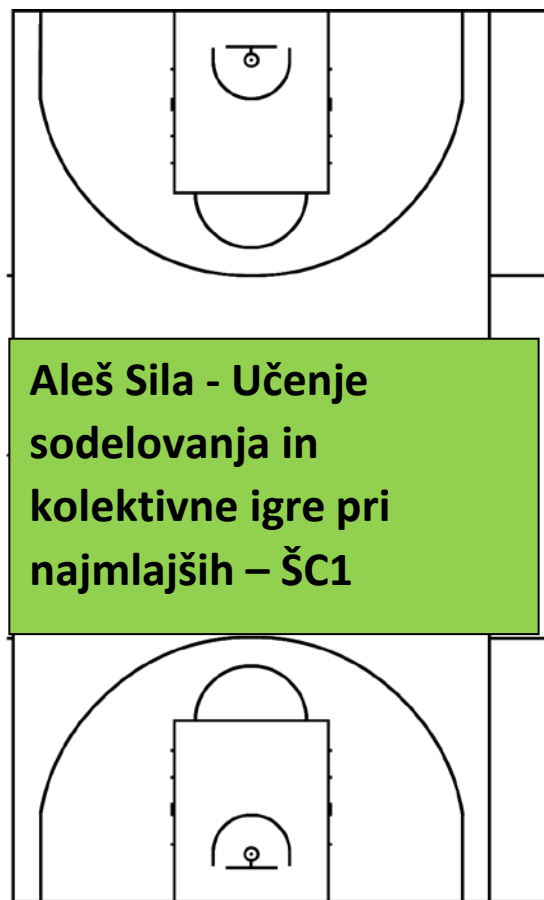

ŠOLSKI CENTER POSTOJNA

OŠ ANTON GLOBOČNIK

Filip Stepišnik – Štafetne igre motorični del – AG1

The diagram shows a standard basketball court layout. A green rectangular callout box is positioned on the left side of the court, overlapping the three-point arc and the key area. The text inside the box is in black font.

Lovro Gantar - Štafetne igre košarkarski del – AG2

The diagram shows a standard basketball court layout. A blue rectangular callout box is positioned on the right side of the court, overlapping the three-point arc and the key area. The text inside the box is in black font.